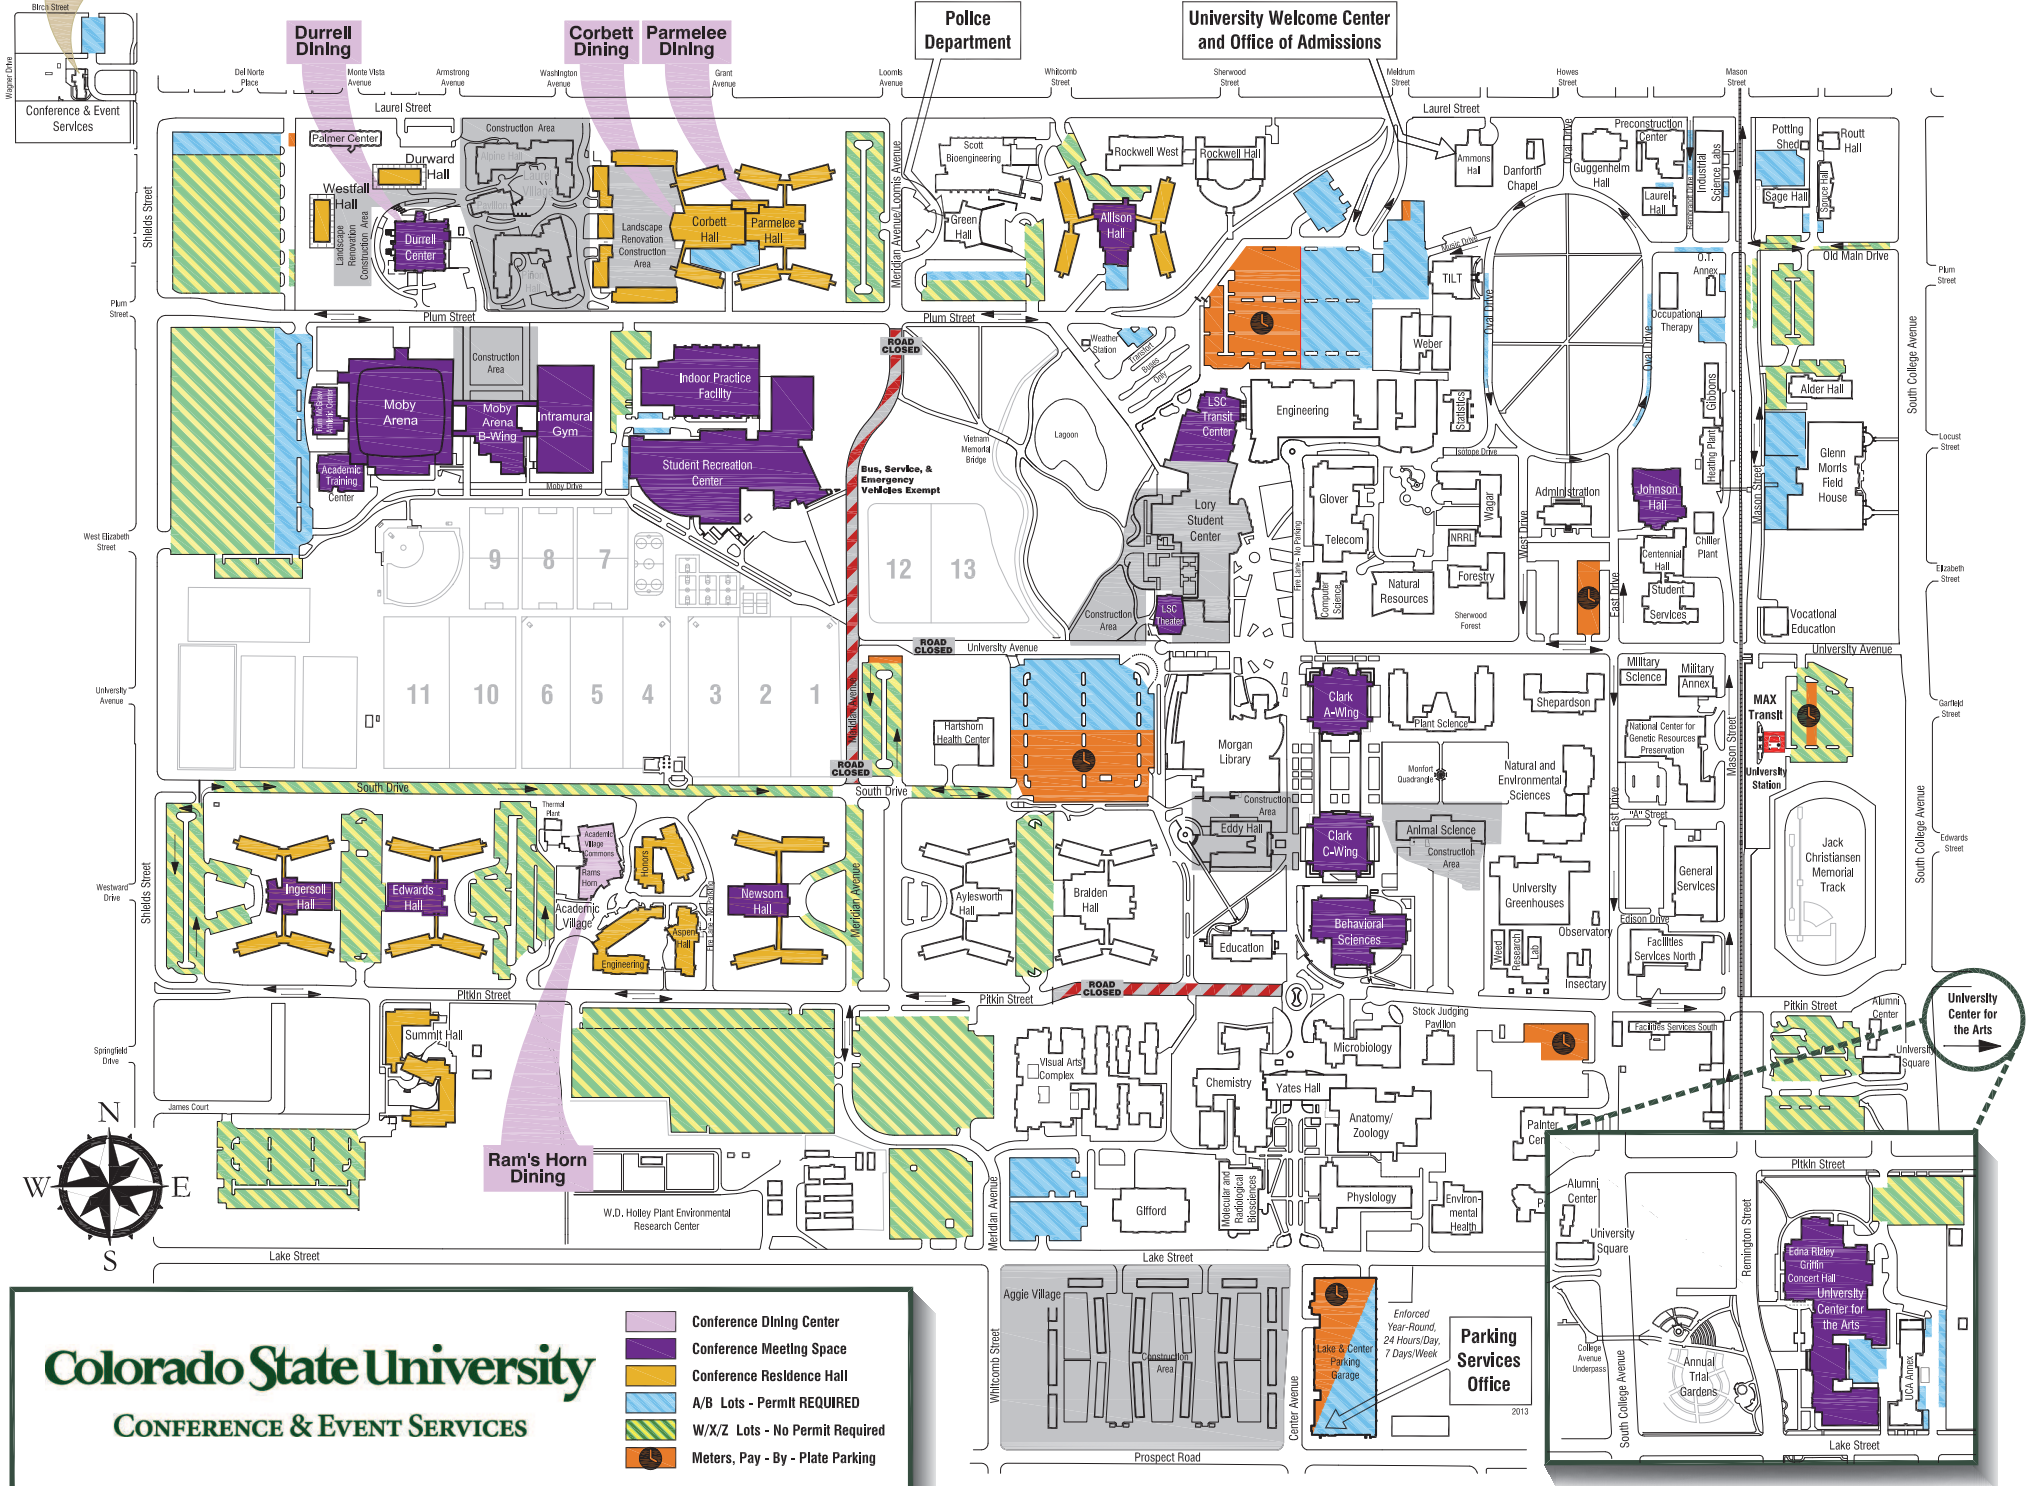

Conference & Event Services

Main Campus

Colorado State University

CONFERENCE & EVENT SERVICES

- Conference Dining Center
- Conference Meeting Space
- Conference Residence Hall
- A/B Lots - Permit REQUIRED
- W/Z Lots - No Permit Required
- Meters, Pay - By - Plate Parking

Parking Services Office

Lake & Center Parking Garage

Enforced Year-Round, 24 Hours/Day, 7 Days/Week

2013